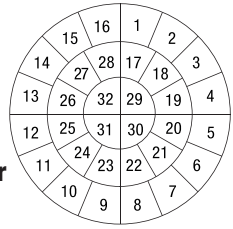

OTOS® W12

IP65 WASH MOVING HEAD
DMX CONTROL TABLE

Pixel Order

13CH Dual	23CH Dual	Function	Values		
1	1	Pan	000	- 255	0% to 100%
2	2	Pan fine	000	- 255	
3	3	Tilt	000	- 255	0% to 100%
4	4	Tilt fine	000	- 255	
5	5	Dimmer (Segment 1, 2 & 3)	000	- 255	0% to 100%
6	6	Dimmer fine (Segment 1, 2 & 3)	000	- 255	
7	7	Strobe Functions (Segment 1, 2 & 3)	000	- 005	Open
			006	- 010	Closed
			011	- 022	Ramp up/down slow to fast
			023	- 033	Ramp up/down random slow to fast
			034	- 045	Ramp up slow to fast
			046	- 056	Ramp up random slow to fast
			057	- 068	Ramp down slow to fast
			069	- 079	Ramp down random slow to fast
			080	- 102	Random Strobe effect slow to fast
			103	- 127	Strobe Break effect 5s to 1s (Short burst with break)
			128	- 250	Strobe slow to fast (<1Hz to 20Hz)
			251	- 255	Open
	8	Red	000	- 255	0% to 100%
	9	Green	000	- 255	0% to 100%
	10	Blue	000	- 255	0% to 100%
	11	Lime	000	- 255	0% to 100%
	12	Color Temperature (affects Color Mixing)	000	- 005	Off
			006	- 006	Warm white
			007	- 046	Warm white to 2700K
			047	- 047	Bulb White (2700K)
			048	- 087	2700K to 3200K